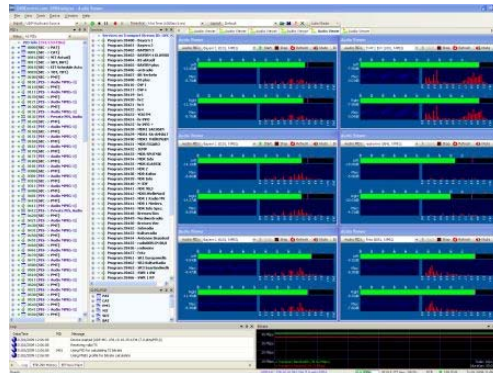

Галерея DVBAalyzer

DVBAalyzer

DVBAnalyzer - ETR-290 Viewer

ETR-290 Viewer

ETR-290 History

Date/Time	PID	ETR-290 Level	Message
15/01/2009 15:24:15	0510	b15_PID_error	Referred PID does not occur for more then 0,5 seconds, pit 47300
15/01/2009 15:24:15	5001	b15_PID_error	Referred PID does not occur for more then 0,5 seconds, pit 47300
15/01/2009 15:24:16	0190	b23a_PCR_repetition_error	PCR_interval to big > 40.0ms (40.64 ms), pit 62785
15/01/2009 15:24:16	0310	b15_PID_error	Referred PID does not occur for more then 0,5 seconds, pit 69766
15/01/2009 15:24:16	5001	b15_PID_error	Referred PID does not occur for more then 0,5 seconds, pit 69766
15/01/2009 15:24:16	0183	b34_Unreferenced_PID	Unreferenced PID for more then 0,5 seconds, pit 69766
15/01/2009 15:24:16	0183	b34a_Unreferenced_PID	Unreferenced PID for more then 0,5 seconds, pit 69766
15/01/2009 15:24:16	0403	b34_Unreferenced_PID	Unreferenced PID for more then 0,5 seconds, pit 69766
15/01/2009 15:24:16	0403	b34a_Unreferenced_PID	Unreferenced PID for more then 0,5 seconds, pit 69766
15/01/2009 15:24:16	0404	b34_Unreferenced_PID	Unreferenced PID for more then 0,5 seconds, pit 69766
15/01/2009 15:24:16	0404	b34a_Unreferenced_PID	Unreferenced PID for more then 0,5 seconds, pit 69766
15/01/2009 15:24:16	0406	b34_Unreferenced_PID	Unreferenced PID for more then 0,5 seconds, pit 69766
15/01/2009 15:24:16	0406	b34a_Unreferenced_PID	Unreferenced PID for more then 0,5 seconds, pit 69766
15/01/2009 15:24:16	0810	b38_Unreferenced_PID	Unreferenced PID for more then 0,5 seconds, pit 69766

DVBAnalyzer - Graph Viewer

4 Graphs

Bar

Time

Stacked

DVBAnalyzer - Teletext Viewer

3 Teletext Viewers

Graphics

Tree

Grid

Details

4 Teletext Viewers

DVBAnalyzer - Hex Viewer

MPEG-2 Video

MPEG-1 Audio

Teletext