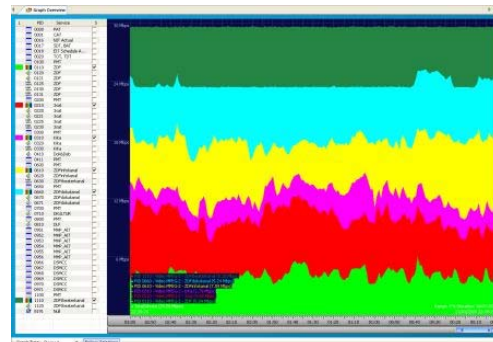

DVBAnalyzer - ETR-290 Viewer

ETR-290 History

DVBAnalyzer - Graph Viewer

Stacked