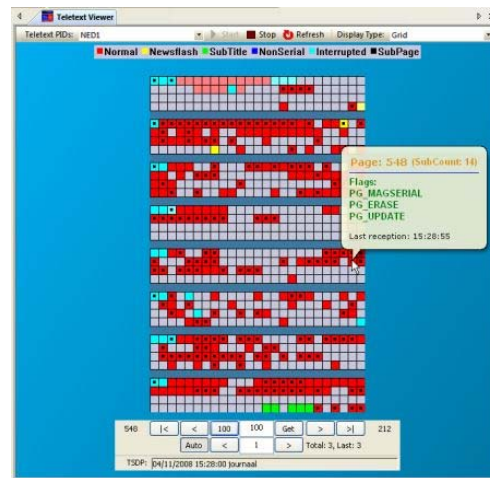

Галерея DVBAalyzer

DVBAalyzer

DVBAnalyzer - ETR-290 Viewer

ETR-290 Viewer

ETR-290 History

Date/Time	PID	ETR-290 Level	Message
15/01/2009 15:24:15	0510	b15_PID_error	Referred PID does not occur for more then 0,5 seconds, pit 47300
15/01/2009 15:24:15	5001	b15_PID_error	Referred PID does not occur for more then 0,5 seconds, pit 47300
15/01/2009 15:24:16	0190	b23a_PCR_repetition_error	PCR_interval to big > 40.0ms (40.64 ms), pit 62785
15/01/2009 15:24:16	0310	b15_PID_error	Referred PID does not occur for more then 0,5 seconds, pit 69766
15/01/2009 15:24:16	5001	b15_PID_error	Referred PID does not occur for more then 0,5 seconds, pit 69766
15/01/2009 15:24:16	0183	b34_Unreferenced_PID	Unreferenced PID for more then 0,5 seconds, pit 69766
15/01/2009 15:24:16	0183	b34a_Unreferenced_PID	Unreferenced PID for more then 0,5 seconds, pit 69766
15/01/2009 15:24:16	0403	b34_Unreferenced_PID	Unreferenced PID for more then 0,5 seconds, pit 69766
15/01/2009 15:24:16	0403	b34a_Unreferenced_PID	Unreferenced PID for more then 0,5 seconds, pit 69766
15/01/2009 15:24:16	0404	b34_Unreferenced_PID	Unreferenced PID for more then 0,5 seconds, pit 69766
15/01/2009 15:24:16	0404	b34a_Unreferenced_PID	Unreferenced PID for more then 0,5 seconds, pit 69766
15/01/2009 15:24:16	0406	b34_Unreferenced_PID	Unreferenced PID for more then 0,5 seconds, pit 69766
15/01/2009 15:24:16	0406	b34a_Unreferenced_PID	Unreferenced PID for more then 0,5 seconds, pit 69766
15/01/2009 15:24:16	0810	b38_Unreferenced_PID	Unreferenced PID for more then 0,5 seconds, pit 69766

DVBAnalyzer - Graph Viewer

4 Graphs

Bar

Time

Stacked

DVBAnalyzer - Teletext Viewer

3 Teletext Viewers

Graphics

Tree

Grid

Details

4 Teletext Viewers

DVBAnalyzer - Hex Viewer

MPEG-2 Video

MPEG-1 Audio

Teletext