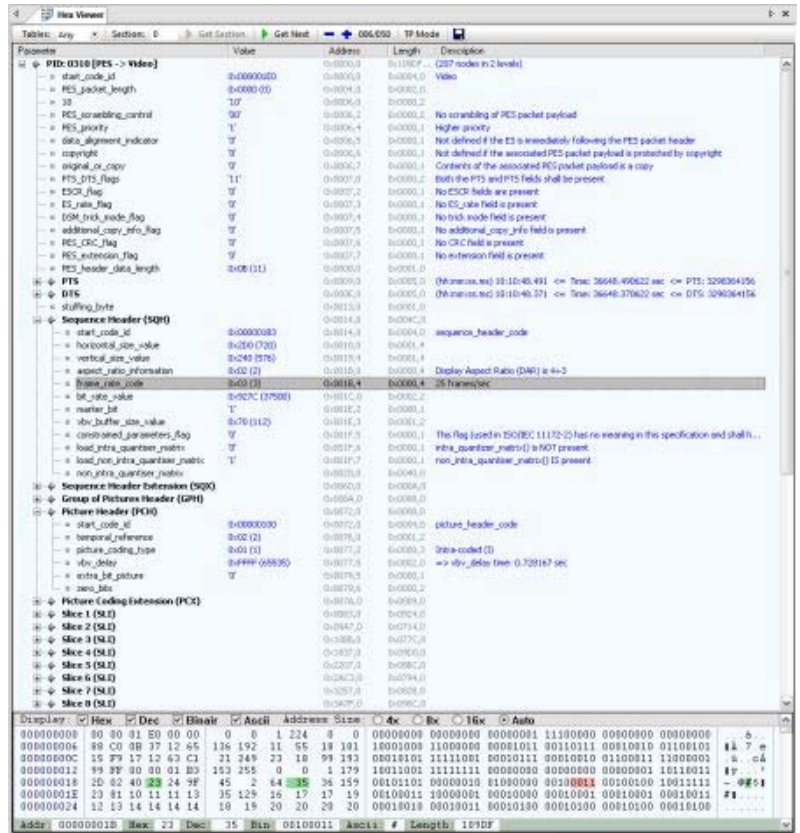

Галерея DVBAalyzer

DVBAalyzer

DVBAnalyzer - ETR-290 Viewer

ETR-290 Viewer

ETR-290 History

Date/Time	PID	ETR-290 Level	Message
15/01/2009 15:24:15	0510	b15_PID_error	Referred PID does not occur for more then 0,5 seconds, pit 47300
15/01/2009 15:24:15	5001	b15_PID_error	Referred PID does not occur for more then 0,5 seconds, pit 47300
15/01/2009 15:24:16	0190	b23a_PCR_repetition_error	PCR_interval to big > 40.0ms (40.64 ms), pit 62785
15/01/2009 15:24:16	0310	b15_PID_error	Referred PID does not occur for more then 0,5 seconds, pit 69766
15/01/2009 15:24:16	5001	b15_PID_error	Referred PID does not occur for more then 0,5 seconds, pit 69766
15/01/2009 15:24:16	0183	b34_Unreferenced_PID	Unreferenced PID for more then 0,5 seconds, pit 69766
15/01/2009 15:24:16	0183	b34a_Unreferenced_PID	Unreferenced PID for more then 0,5 seconds, pit 69766
15/01/2009 15:24:16	0403	b34_Unreferenced_PID	Unreferenced PID for more then 0,5 seconds, pit 69766
15/01/2009 15:24:16	0403	b34a_Unreferenced_PID	Unreferenced PID for more then 0,5 seconds, pit 69766
15/01/2009 15:24:16	0404	b34_Unreferenced_PID	Unreferenced PID for more then 0,5 seconds, pit 69766
15/01/2009 15:24:16	0404	b34a_Unreferenced_PID	Unreferenced PID for more then 0,5 seconds, pit 69766
15/01/2009 15:24:16	0406	b34_Unreferenced_PID	Unreferenced PID for more then 0,5 seconds, pit 69766
15/01/2009 15:24:16	0406	b34a_Unreferenced_PID	Unreferenced PID for more then 0,5 seconds, pit 69766
15/01/2009 15:24:16	0810	b38_Unreferenced_PID	Unreferenced PID for more then 0,5 seconds, pit 69766

DVBAnalyzer - Graph Viewer

4 Graphs

Bar

Time

Stacked

DVBAnalyzer - Teletext Viewer

3 Teletext Viewers

Graphics

Tree

Grid

Details

4 Teletext Viewers

DVBAnalyzer - Hex Viewer

MPEG-2 Video

MPEG-1 Audio

Teletext