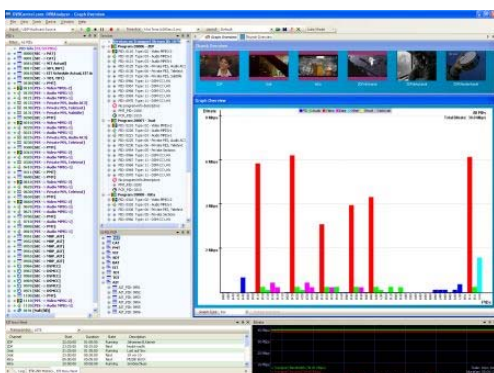

Галерея DVBAalyzer

DVBAalyzer

DVBAnalyzer - ETR-290 Viewer

ETR-290 Viewer

ETR-290 History

Date/Time	PID	ETR-290 Level	Message
15/01/2009 15:24:15	0510	b15_PID_error	Referred PID does not occur for more then 0,5 seconds, pit 47300
15/01/2009 15:24:15	5001	b15_PID_error	Referred PID does not occur for more then 0,5 seconds, pit 47300
15/01/2009 15:24:16	0190	b23a_PCR_repetition_error	PCR_interval to big > 40.0ms (40.64 ms), pit 62785
15/01/2009 15:24:16	0310	b15_PID_error	Referred PID does not occur for more then 0,5 seconds, pit 69766
15/01/2009 15:24:16	5001	b15_PID_error	Referred PID does not occur for more then 0,5 seconds, pit 69766
15/01/2009 15:24:16	0183	b34_Unreferenced_PID	Unreferenced PID for more then 0,5 seconds, pit 69766
15/01/2009 15:24:16	0183	b34a_Unreferenced_PID	Unreferenced PID for more then 0,5 seconds, pit 69766
15/01/2009 15:24:16	0403	b34_Unreferenced_PID	Unreferenced PID for more then 0,5 seconds, pit 69766
15/01/2009 15:24:16	0403	b34a_Unreferenced_PID	Unreferenced PID for more then 0,5 seconds, pit 69766
15/01/2009 15:24:16	0404	b34_Unreferenced_PID	Unreferenced PID for more then 0,5 seconds, pit 69766
15/01/2009 15:24:16	0404	b34a_Unreferenced_PID	Unreferenced PID for more then 0,5 seconds, pit 69766
15/01/2009 15:24:16	0406	b34_Unreferenced_PID	Unreferenced PID for more then 0,5 seconds, pit 69766
15/01/2009 15:24:16	0406	b34a_Unreferenced_PID	Unreferenced PID for more then 0,5 seconds, pit 69766
15/01/2009 15:24:16	0810	b38_Unreferenced_PID	Unreferenced PID for more then 0,5 seconds, pit 69766

DVBAnalyzer - Graph Viewer

4 Graphs

Bar

Time

Stacked

DVBAnalyzer - Teletext Viewer

3 Teletext Viewers

Graphics

Tree

Grid

Details

4 Teletext Viewers

DVBAnalyzer - Hex Viewer

MPEG-2 Video

MPEG-1 Audio

Teletext