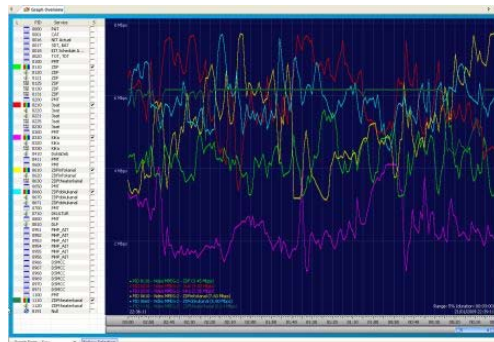

DVBAnalyzer - ETR-290 Viewer

ETR-290 History

DVBAnalyzer - Graph Viewer

Time