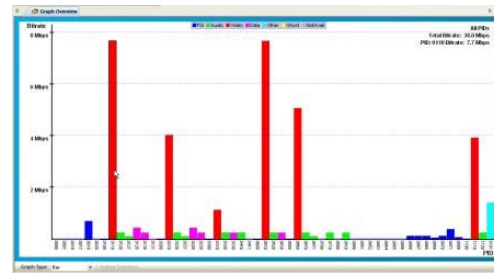

DVBAnalyzer - ETR-290 Viewer

ETR-290 History

DVBAnalyzer - Graph Viewer