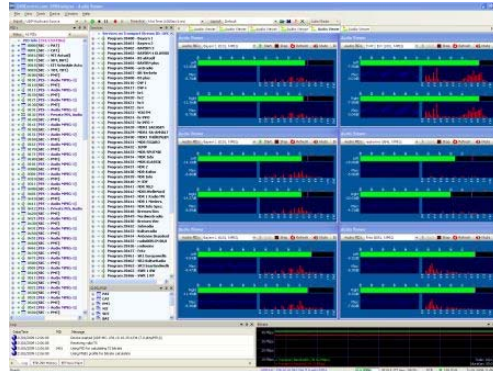

Галерея DVBAalyzer

DVBAalyzer

DVBAnalyzer - ETR-290 Viewer

ETR-290 Viewer

ETR-290 History

Date/Time	PID	ETR-290 Level	Message
15/01/2009 15:24:15	0510	b15_PID_error	Referred PID does not occur for more then 0,5 seconds, pit 47300
15/01/2009 15:24:15	5001	b15_PID_error	Referred PID does not occur for more then 0,5 seconds, pit 47300
15/01/2009 15:24:16	0190	b23a_PCR_repetition_error	PCR_interval to big > 40.0ms (40.64 ms), pit 62785
15/01/2009 15:24:16	0310	b15_PID_error	Referred PID does not occur for more then 0,5 seconds, pit 69766
15/01/2009 15:24:16	5001	b15_PID_error	Referred PID does not occur for more then 0,5 seconds, pit 69766
15/01/2009 15:24:16	0183	b34_Unreferenced_PID	Unreferenced PID for more then 0,5 seconds, pit 69766
15/01/2009 15:24:16	0183	b34a_Unreferenced_PID	Unreferenced PID for more then 0,5 seconds, pit 69766
15/01/2009 15:24:16	0403	b34_Unreferenced_PID	Unreferenced PID for more then 0,5 seconds, pit 69766
15/01/2009 15:24:16	0403	b34a_Unreferenced_PID	Unreferenced PID for more then 0,5 seconds, pit 69766
15/01/2009 15:24:16	0404	b34_Unreferenced_PID	Unreferenced PID for more then 0,5 seconds, pit 69766
15/01/2009 15:24:16	0404	b34a_Unreferenced_PID	Unreferenced PID for more then 0,5 seconds, pit 69766
15/01/2009 15:24:16	0406	b34_Unreferenced_PID	Unreferenced PID for more then 0,5 seconds, pit 69766
15/01/2009 15:24:16	0406	b34a_Unreferenced_PID	Unreferenced PID for more then 0,5 seconds, pit 69766
15/01/2009 15:24:16	0810	b38_Unreferenced_PID	Unreferenced PID for more then 0,5 seconds, pit 69766

DVBAnalyzer - Graph Viewer

4 Graphs

Bar

Time

Stacked

DVBAnalyzer - Teletext Viewer

3 Teletext Viewers

Graphics

Tree

Grid

Details

4 Teletext Viewers

DVBAnalyzer - Hex Viewer

MPEG-2 Video

MPEG-1 Audio

Teletext