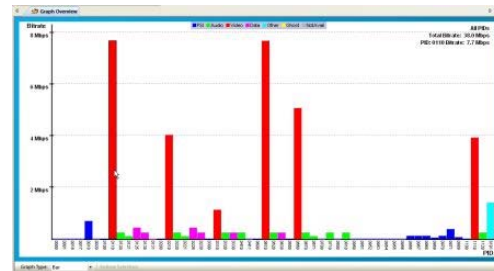

DVBAnalyzer - ETR-290 Viewer

ETR-290 History

DVBAnalyzer - Graph Viewer