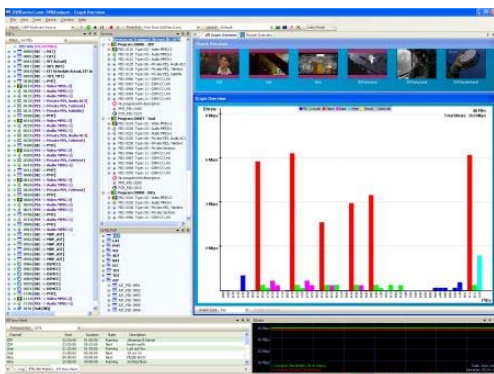

Галерея DVBAalyzer

DVBAalyzer

DVBAnalyzer - ETR-290 Viewer

ETR-290 Viewer

ETR-290 History

Date/Time	PID	ETR-290 Level	Message
15/01/2009 15:24:15	0510	b15_PID_error	Referred PID does not occur for more then 0,5 seconds, pit 47300
15/01/2009 15:24:15	5001	b15_PID_error	Referred PID does not occur for more then 0,5 seconds, pit 47300
15/01/2009 15:24:16	0190	b23a_PCR_repetition_error	PCR_interval to big > 40.0ms (40.64 ms), pit 62785
15/01/2009 15:24:16	0310	b15_PID_error	Referred PID does not occur for more then 0,5 seconds, pit 69766
15/01/2009 15:24:16	5001	b15_PID_error	Referred PID does not occur for more then 0,5 seconds, pit 69766
15/01/2009 15:24:16	0183	b34_Unreferenced_PID	Unreferenced PID for more then 0,5 seconds, pit 69766
15/01/2009 15:24:16	0183	b34a_Unreferenced_PID	Unreferenced PID for more then 0,5 seconds, pit 69766
15/01/2009 15:24:16	0403	b34_Unreferenced_PID	Unreferenced PID for more then 0,5 seconds, pit 69766
15/01/2009 15:24:16	0403	b34a_Unreferenced_PID	Unreferenced PID for more then 0,5 seconds, pit 69766
15/01/2009 15:24:16	0404	b34_Unreferenced_PID	Unreferenced PID for more then 0,5 seconds, pit 69766
15/01/2009 15:24:16	0404	b34a_Unreferenced_PID	Unreferenced PID for more then 0,5 seconds, pit 69766
15/01/2009 15:24:16	0406	b34_Unreferenced_PID	Unreferenced PID for more then 0,5 seconds, pit 69766
15/01/2009 15:24:16	0406	b34a_Unreferenced_PID	Unreferenced PID for more then 0,5 seconds, pit 69766
15/01/2009 15:24:16	0810	b38_Unreferenced_PID	Unreferenced PID for more then 0,5 seconds, pit 69766

DVBAnalyzer - Graph Viewer

4 Graphs

Bar

Time

Stacked

DVBAnalyzer - Teletext Viewer

3 Teletext Viewers

Graphics

Tree

Grid

Details

4 Teletext Viewers

DVBAnalyzer - Hex Viewer

MPEG-2 Video

MPEG-1 Audio

Teletext