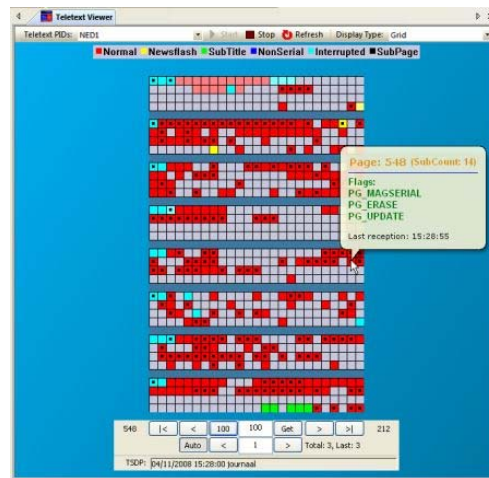

Галерея DVBAalyzer

DVBAalyzer

DVBAnalyzer - ETR-290 Viewer

ETR-290 Viewer

ETR-290 History

Date/Time	PID	ETR-290 Level	Message
15/01/2009 15:24:15	0510	b15_PID_error	Referred PID does not occur for more then 0,5 seconds, pit 47300
15/01/2009 15:24:15	5001	b15_PID_error	Referred PID does not occur for more then 0,5 seconds, pit 47300
15/01/2009 15:24:16	0190	b23a_PCR_repetition_error	PCR_interval to big > 40.0ms (40.64 ms), pit 62785
15/01/2009 15:24:16	0310	b15_PID_error	Referred PID does not occur for more then 0,5 seconds, pit 69766
15/01/2009 15:24:16	5001	b15_PID_error	Referred PID does not occur for more then 0,5 seconds, pit 69766
15/01/2009 15:24:16	0183	b34_Unreferenced_PID	Unreferenced PID for more then 0,5 seconds, pit 69766
15/01/2009 15:24:16	0183	b34a_Unreferenced_PID	Unreferenced PID for more then 0,5 seconds, pit 69766
15/01/2009 15:24:16	0403	b34_Unreferenced_PID	Unreferenced PID for more then 0,5 seconds, pit 69766
15/01/2009 15:24:16	0403	b34a_Unreferenced_PID	Unreferenced PID for more then 0,5 seconds, pit 69766
15/01/2009 15:24:16	0404	b34_Unreferenced_PID	Unreferenced PID for more then 0,5 seconds, pit 69766
15/01/2009 15:24:16	0404	b34a_Unreferenced_PID	Unreferenced PID for more then 0,5 seconds, pit 69766
15/01/2009 15:24:16	0406	b34_Unreferenced_PID	Unreferenced PID for more then 0,5 seconds, pit 69766
15/01/2009 15:24:16	0406	b34a_Unreferenced_PID	Unreferenced PID for more then 0,5 seconds, pit 69766
15/01/2009 15:24:16	0810	b38_Unreferenced_PID	Unreferenced PID for more then 0,5 seconds, pit 69766

DVBAnalyzer - Graph Viewer

4 Graphs

Bar

Time

Stacked

DVBAnalyzer - Teletext Viewer

3 Teletext Viewers

Graphics

Tree

Grid

Details

4 Teletext Viewers

DVBAnalyzer - Hex Viewer

MPEG-2 Video

MPEG-1 Audio

Teletext