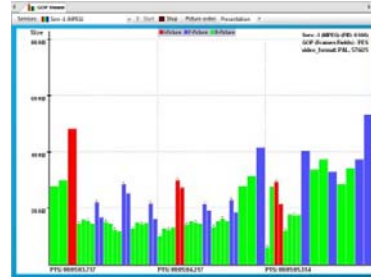

DVBAnalyzer - GOP Viewer

Frame Pictures

Frame/Field Pictures

DVBAnalyzer - Buffer Viewer

Frame Pictures

Frame/Field Pictures

DVBAnalyzer - Video Quality

Video Quality

Waveform

Waveform Luma

Waveform RGB

Vectorscope

Histogram Red

Histogram Green

Histogram Blue

Blur