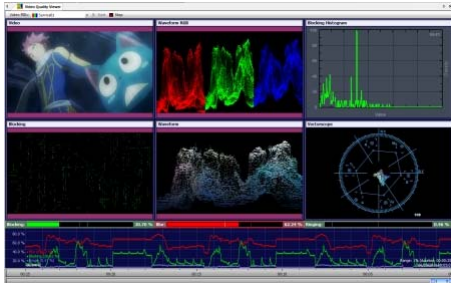

DVBAnalyzer - GOP Viewer

Frame Pictures

Frame/Field Pictures

DVBAnalyzer - Buffer Viewer

Frame Pictures

Frame/Field Pictures

DVBAnalyzer - Video Quality

Video Quality

Waveform

Waveform Luma

Waveform RGB

Vectorscope

Histogram Red

Histogram Green

Histogram Blue

Blur

Strong Edges

Blocking

Ringing