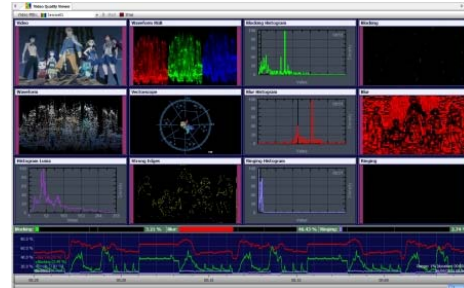

DVBAnalyzer - GOP Viewer

Frame Pictures

Frame/Field Pictures

DVBAnalyzer - Buffer Viewer

Frame Pictures

Frame/Field Pictures

DVBAnalyzer - Video Quality

Video Quality

Waveform

Waveform Luma

Waveform RGB

Vectorscope

Histogram Red

Histogram Green

Histogram Blue

Blur