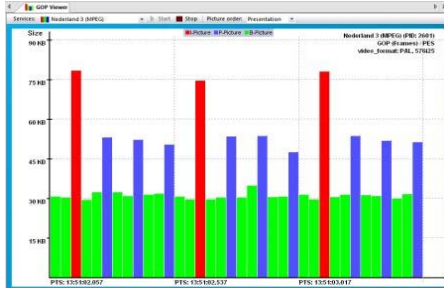

DVBAnalyzer - GOP Viewer

Frame Pictures

Frame/Field Pictures

DVBAnalyzer - Buffer Viewer

Frame Pictures

Frame/Field Pictures

DVBAnalyzer - Video Quality

Video Quality

Waveform

Waveform Luma

Waveform RGB

Vectorscope

Histogram Red

Histogram Green

Histogram Blue

Blur