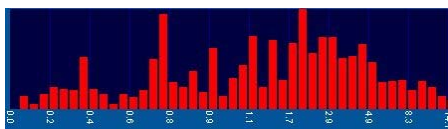

DVBAnalyzer - Audio Viewer

Equalizer