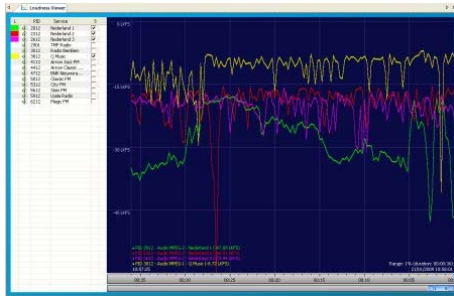

DVBAnalyzer - Loudness Viewer

Loudness Viewer - 10 audio channels