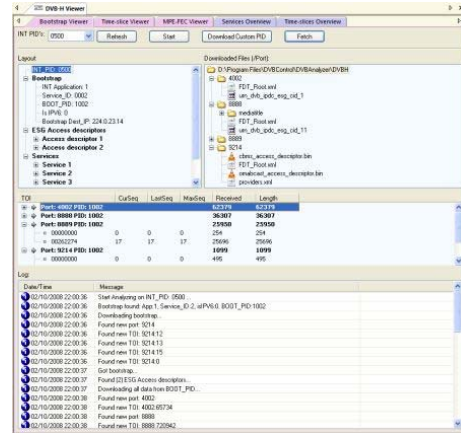

Services Overview

Bootstrap Viewer